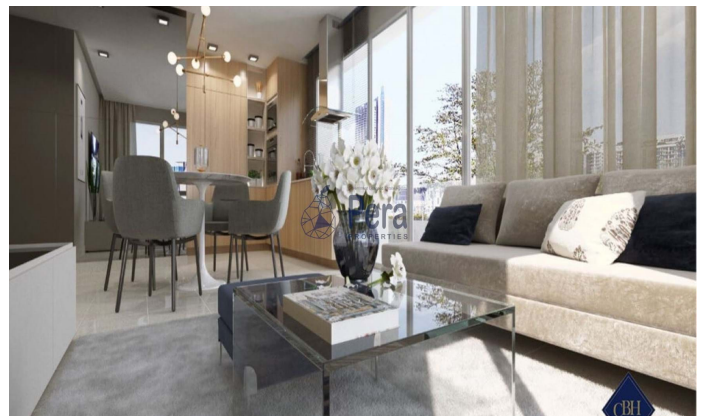

Portimão

Appartement T1

Ref: CP056 PR

€229 500

1

1

79m2

José Duarte